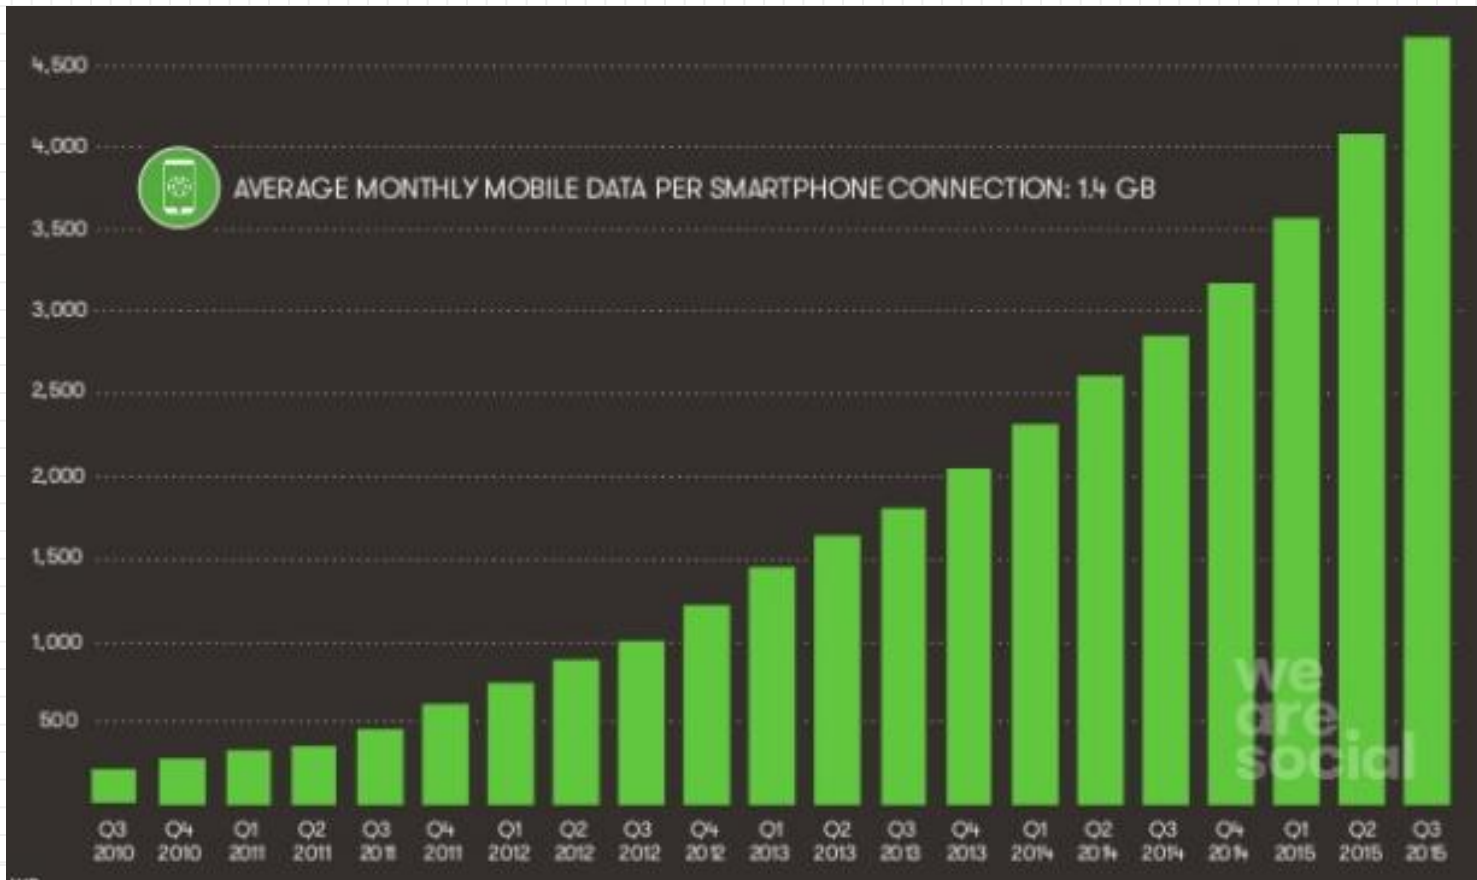

# Global Digital SnapShot

- # Annual Growth

- **Digital India**

- **Mobile Connections**

- # Monthly Data Usage

# • Digital VAS Solutions

**Grey Box** is a solution driving effective intelligence for Communication Service Providers (CSPs) to help them achieve their business goals and increase revenues.

- Integrated Campaign Management
- Real time Analytics
- Multi Media Engagement
- Next Best Offer
- Up Selling /Cross Selling