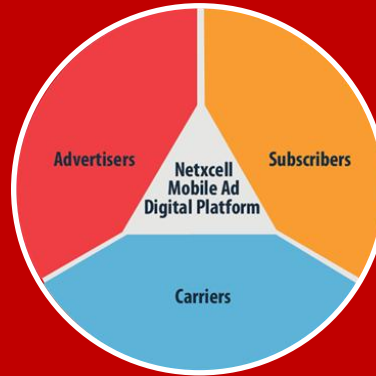

# Global Digital SnapShot

- # Annual Growth

- **Digital India**

- **Mobile Connections**

- # Monthly Data Usage

# • Digital VAS Solutions

**Grey Box** is a solution driving effective intelligence for Communication Service Providers (CSPs) to help them achieve their business goals and increase revenues.

- Integrated Campaign Management
- Real time Analytics
- Multi Media Engagement
- Next Best Offer
- Up Selling /Cross Selling

## Mobile Ad Digital Platform

is used to sponsor voice calls/Data/SMS to customers.

- Advertisers/content providers / marketers can sponsor voice call / Data using our platform.
- MAP provides a new medium to the marketers to promote rich media advertisements to the target base as per the brand requirements.
- Pierce segmented marketing