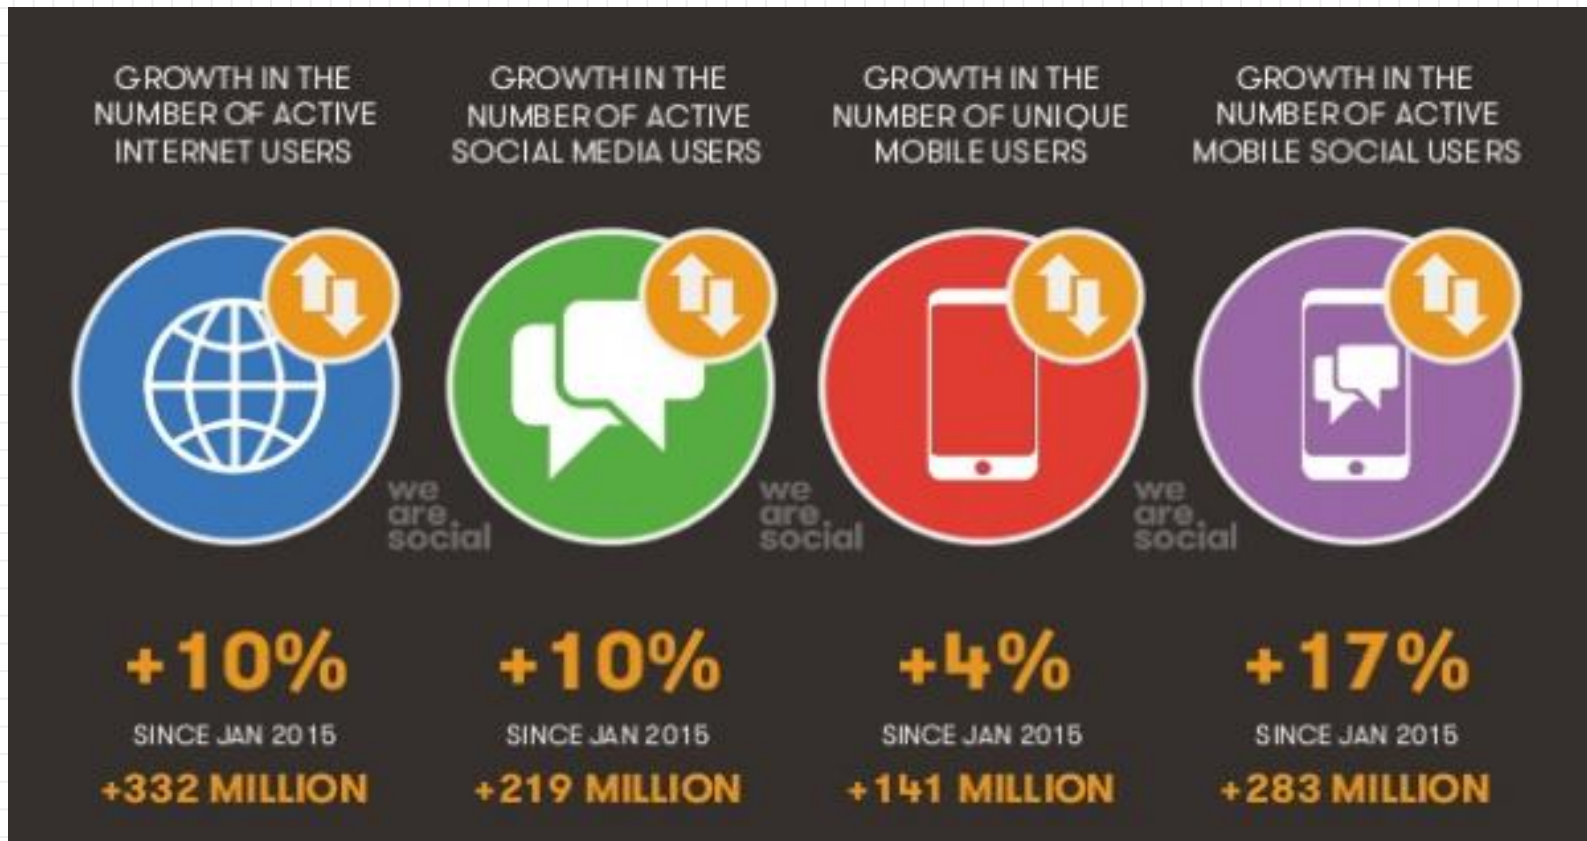

  
**netxcell**  
smarter networks  
smarter choice

# Global Digital SnapShot

- # Annual Growth

- **Digital India**

- **Mobile Connections**

- # Monthly Data Usage

# • Digital VAS Solutions

**Grey Box** is a solution driving effective intelligence for Communication Service Providers (CSPs) to help them achieve their business goals and increase revenues.

- Integrated Campaign Management
- Real time Analytics
- Multi Media Engagement
- Next Best Offer
- Up Selling /Cross Selling

## Mobile Ad Digital Platform

is used to sponsor voice calls/Data/SMS to customers.

- Advertisers/content providers / marketers can sponsor voice call / Data using our platform.
- MAP provides a new medium to the marketers to promote rich media advertisements to the target base as per the brand requirements.
- Pierce segmented marketing