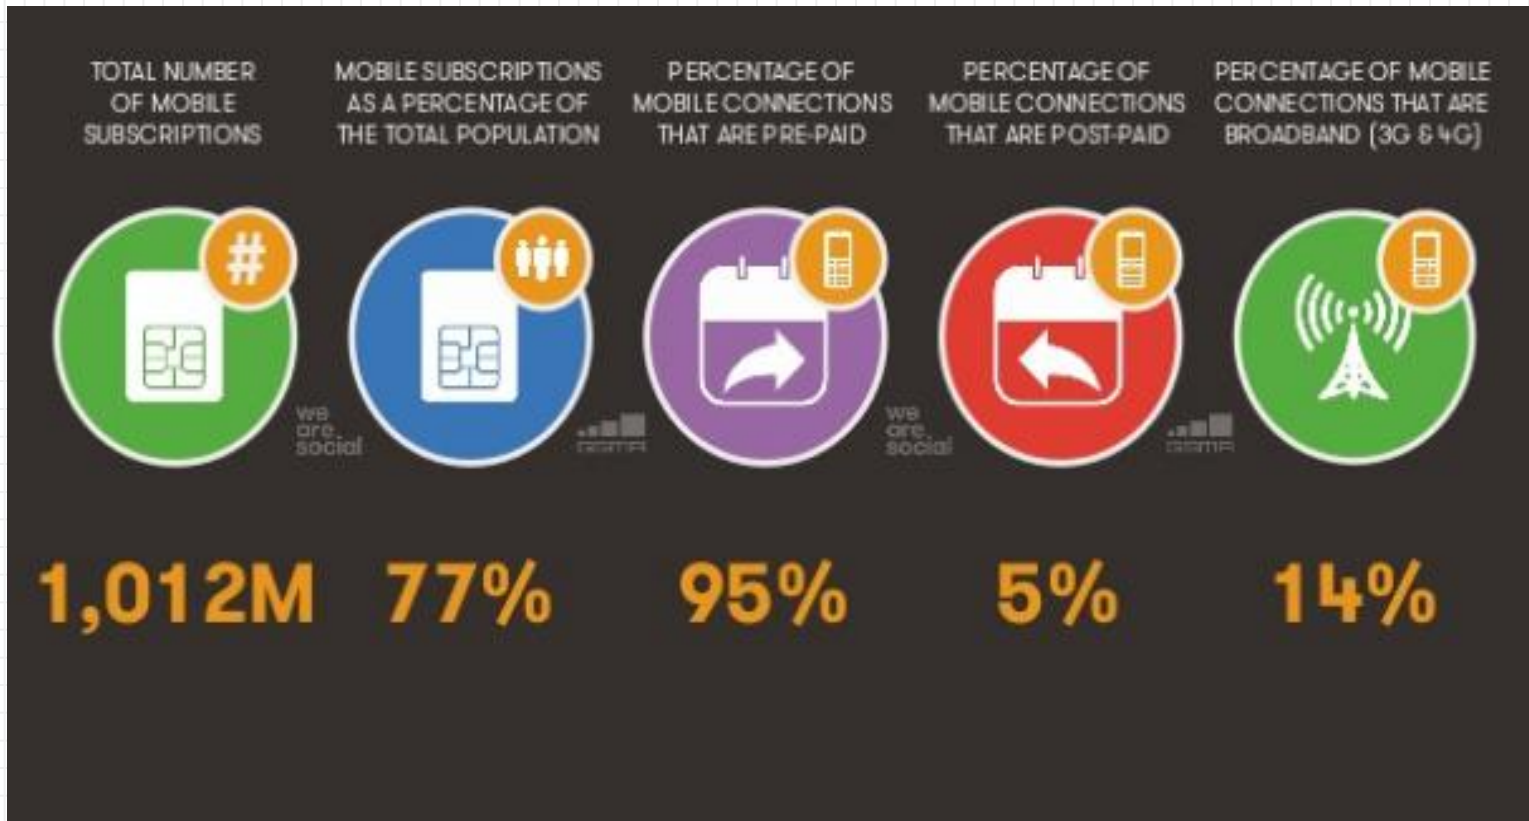

# Global Digital SnapShot

- # Annual Growth

- **Digital India**

- **Mobile Connections**

- # Monthly Data Usage

# • Digital VAS Solutions

**Grey Box** is a solution driving effective intelligence for Communication Service Providers (CSPs) to help them achieve their business goals and increase revenues.

- Integrated Campaign Management
- Real time Analytics
- Multi Media Engagement
- Next Best Offer
- Up Selling /Cross Selling

## Mobile Ad Digital Platform

is used to sponsor voice calls/Data/SMS to customers.

- Advertisers/content providers / marketers can sponsor voice call / Data using our platform.
- MAP provides a new medium to the marketers to promote rich media advertisements to the target base as per the brand requirements.
- Pierce segmented marketing